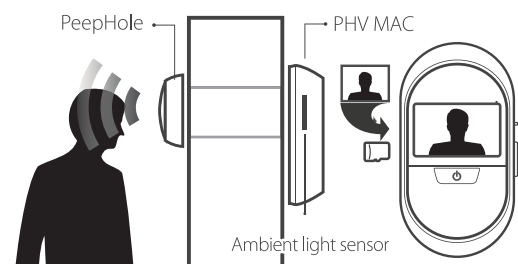

PHOTO VISITOR LOG

Automatic Photo Capture & Fast Playback of Daily Activity!

Auto Capture

Motion is detected through PeepHole with the ambient light sensor

Fast Playback

Review your daily guests with the push of a button

Photo Visitor Log

Auto image capture through the PeepHole

Built-in Ambient light Sensor

The **Motion Activated PeepHole Camera** uses the traditional PeepHole thus not alerting anyone outside the door they are being photographed. Battery saving technology allows the PHVMAC to last for approximately **9000** triggers.

OUTSIDE

INSIDE

Features

100%
DIY

Easy to Install

Simple DIY three step install.

Photo Visitor Log

Auto image capture through the peephole.

Built-in Ambient light Sensor

Motion is detected through the peephole with the ambient light sensor.

Fast Image Playback

Review your daily guests with the push of a button.

Package contents

Motion Activated PeepHole Camera
PHV MAC12 / PHV MAC14