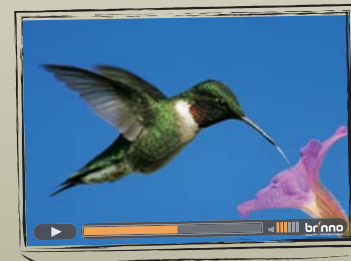

Brinno TLC 200 allows anyone to record the ins and outs of daily life...so you can see everything, and miss nothing!

Recording
Stop Motion*
Video

With a remote shutter, Brinno TLC 200 can make a funny animation which likes clay animation on your own!

The Powerful Time Lapse Video Camera

Brinno's TLC200 is a powerful Time Lapse Camera, it can records HD Time Lapse Video with one button! The unique design allows user attach optional wide-angle or marco lens, enable you to see the big view of a construction or a close up view of a bug's life!