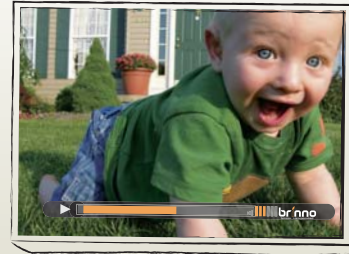

Recording
TimeLapse Video

Brinno TLC 200 allows anyone to record the ins and outs of daily life...so you can see everything, and miss nothing!

Recording
Stop Motion*
Video